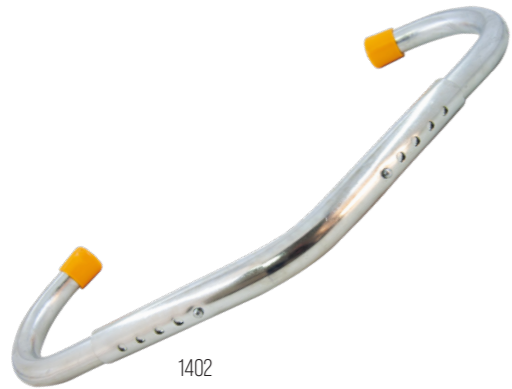

COW IMMOBILISIER GALVANIZED

- Galvanized pipe is used
- It can be easily enlarged and reduced by adjusting its 5 - level holes

Product Code	Product Name		$
1402	Cow Immobilisier Galvanized	1120