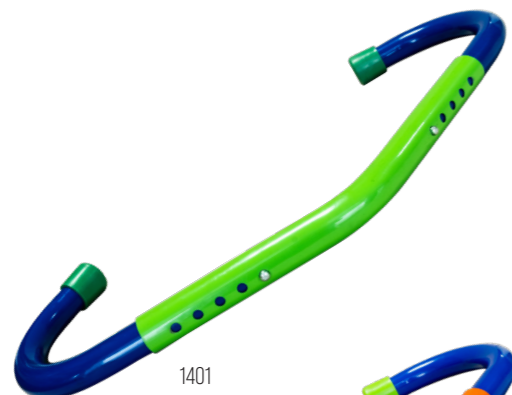

COW IMMOBILISIER STATIC PAINT

- Static Paint pipe is used
- It can be easily enlarged and reduced by adjusting its 5 - level holes
- Possible to make in multiple colors

Product Code	Product Name		$
1401	Cow Immobilisier Static Paint	1120