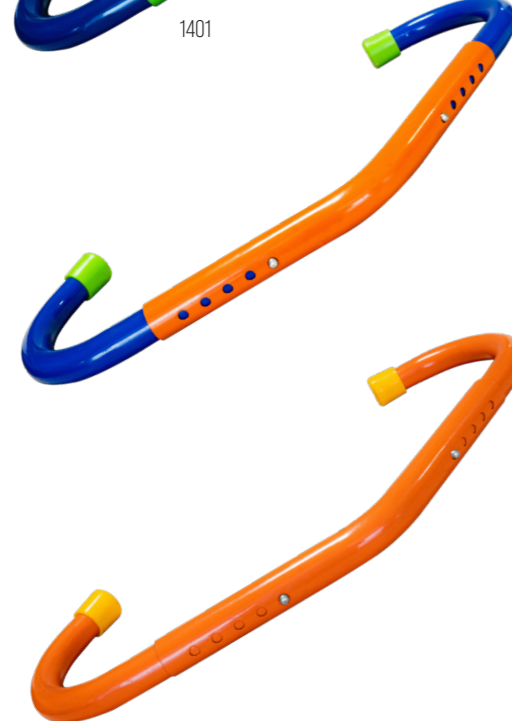

COW IMMOBILISIER GALVANIZED

- Galvanized pipe is used
- It can be easily enlarged and reduced by adjusting its 5 - level holes

Product Code	Product Name		$
1402	Cow Immobilisier Galvanized	1120	

COW IMMOBILISIER STATIC PAINT

- Static Paint pipe is used
- It can be easily enlarged and reduced by adjusting its 5 - level holes
- Possible to make in multiple colors

Product Code	Product Name		$
1401	Cow Immobilisier Static Paint	1120	

Colours

REUSABLE SYRINGE 5 ML

- Reusable syringe for veterinary use.
- The nut and rod machining quality insures a fast, soft and precise tuning.
- Its mechanical and chemical components have a better resistance than standard syringes.
- 5 ml

Product Code	Product Name		$
1200	Reusable Syringe - 5 ml	40000	

REUSABLE SYRINGE 10 ML

- Reusable syringe for veterinary use.
- The nut and rod machining quality insures a fast, soft and precise tuning.
- Its mechanical and chemical components have a better resistance than standard syringes.
- 10 ml

Product Code	Product Name		$
1201	Reusable Syringe - 10 ml	40000	

REUSABLE SYRINGE 20 ML

- Reusable syringe for veterinary use.
- The nut and rod machining quality insures a fast, soft and precise tuning.
- Its mechanical and chemical components have a better resistance than standard syringes.
- 20 ml

Product Code	Product Name		$
1202	Reusable Syringe - 20 ml	40000